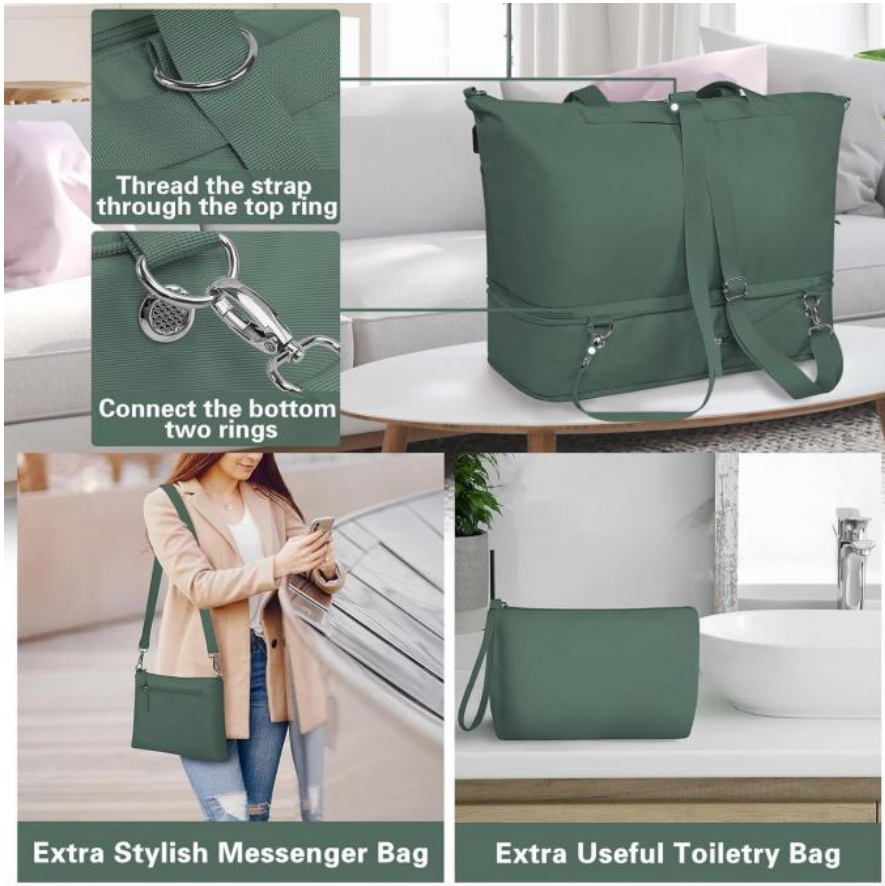

Gym Bag with Wet Compartment

A zippered waterproof PVC lined pocket for wet clothes or towels and a bathing suit. There are also 3 outside pockets for easy access and a luggage strap for setting it on roll-away luggage. This gym duffel bag has enough room to keep all your stuff (clothing, makeup, hair styling tools, snacks, shoes, and more)

Durable Construction & Water-proof

This tote bag for women is made with durable and water-resistant polyester to protect your items from getting wet or being damaged.

Daily multi-scene use

A perfect choice for carrying all your gym and travel essentials. Use it as an airplane travel bag, luggage bag, gym sports bag, weekender bag, carry-on bag, hospital bag, or beach bag. Our overnight bag is suitable for both indoor and outdoor sports, such as travel, sports, weekend trips, yoga, gym, beach, business, or other daily use.

Hidden independent shoe compartment

Expand to get **25%** more space

Wet pocket

Trolley Case Sleeve

Side Pocket for Water Bottle

2 Air Vents

Independent Shoe Compartment

DIMENSION